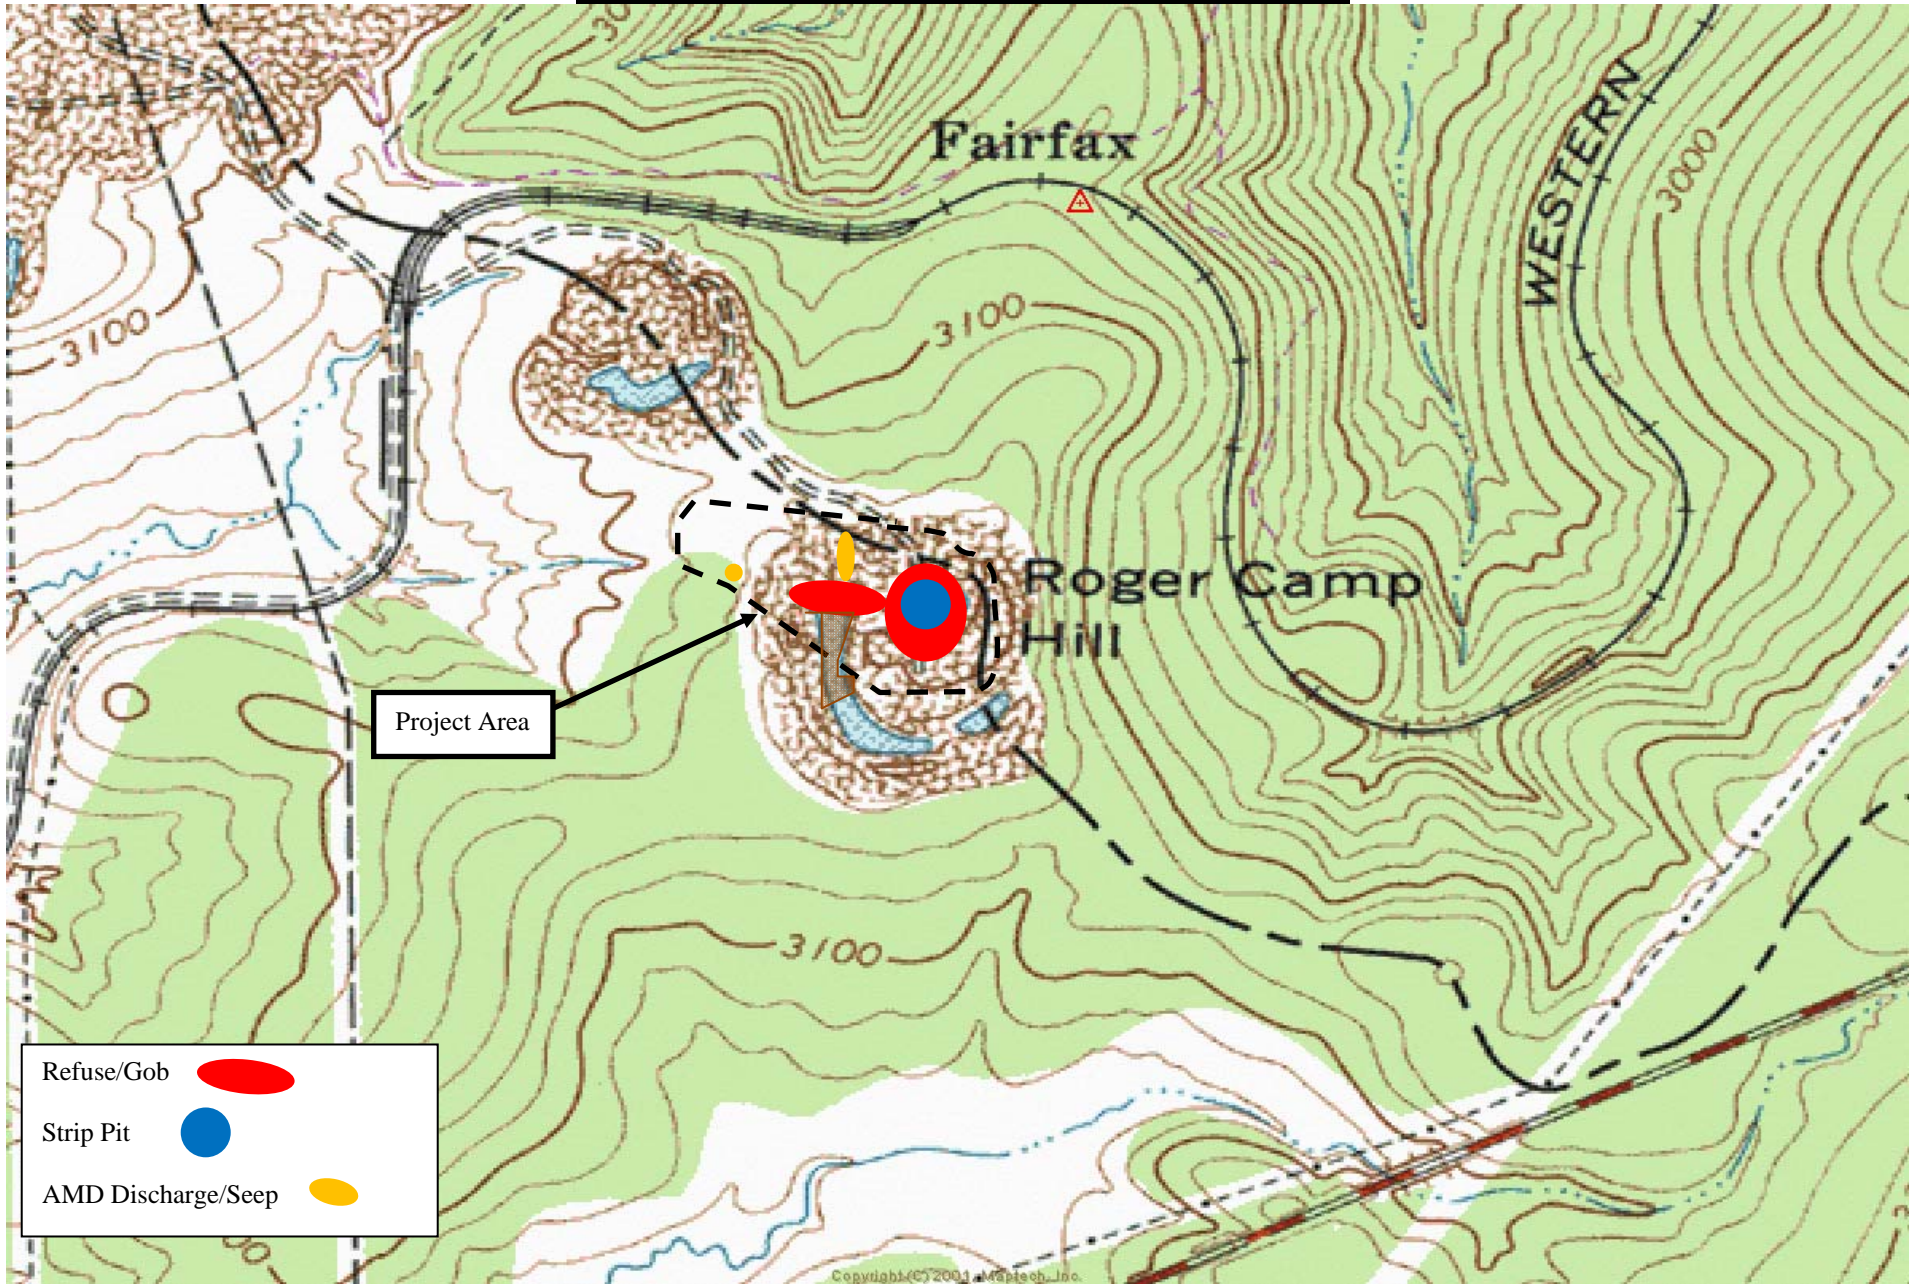

Project Location Map

Roger Camp Hill Refuse WV-6233

Davis Quad
Latitude: 39° 11' 3"

Tucker County
Longitude: 79° 28' 35"